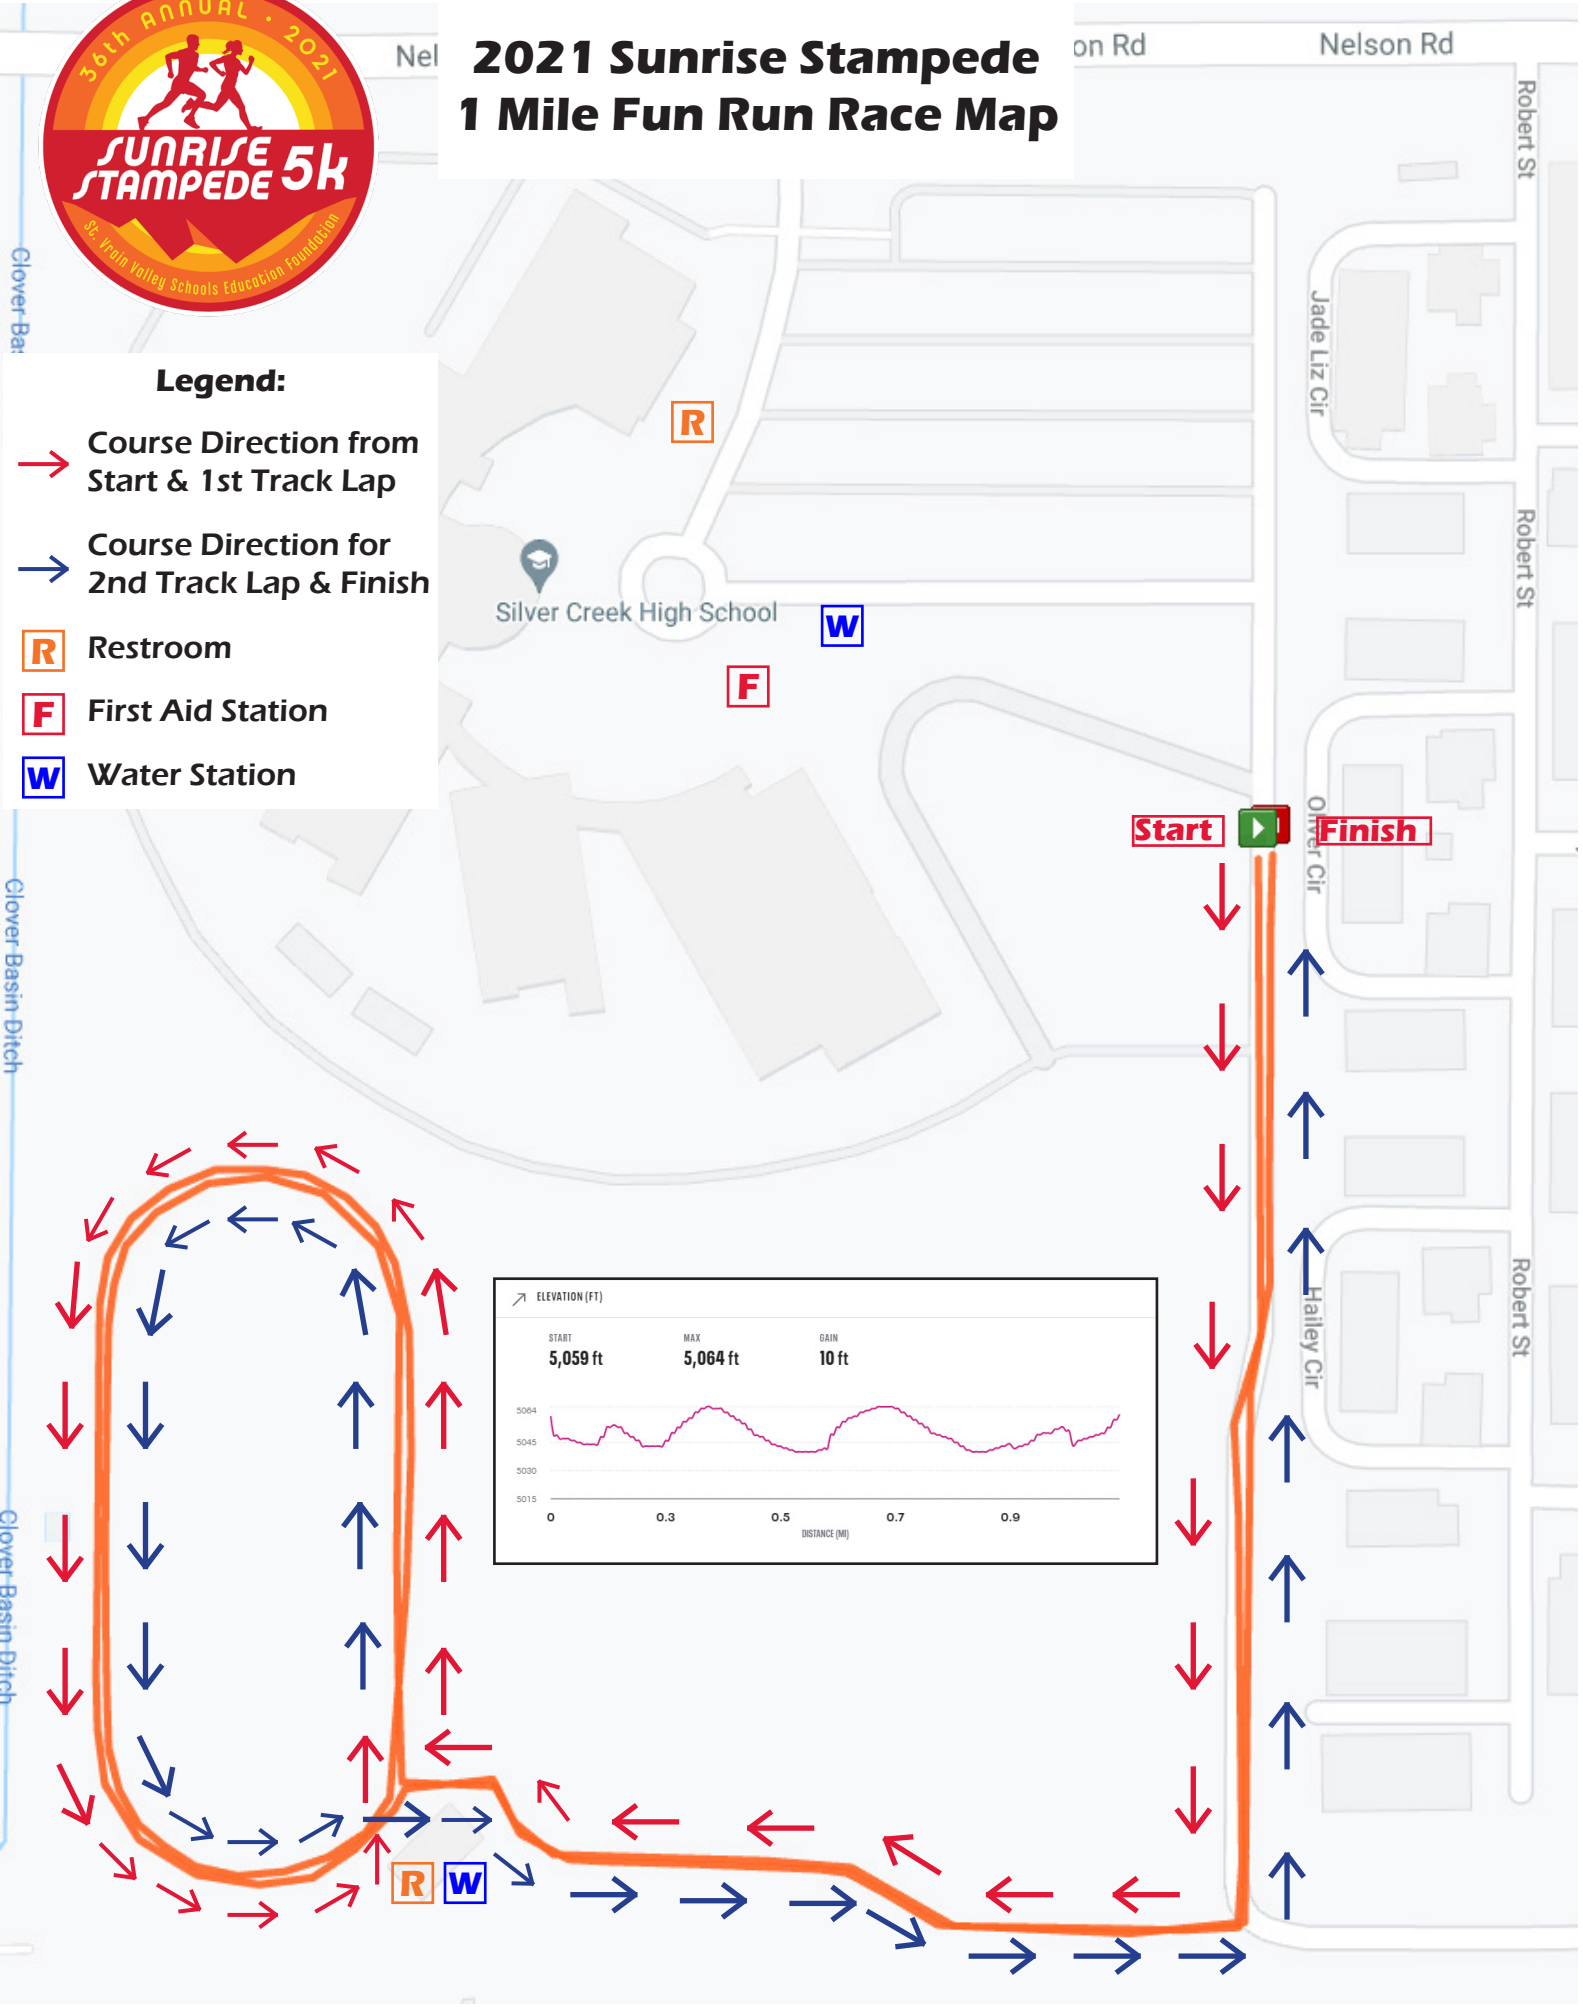

2021 Sunrise Stampede 1 Mile Fun Run Race Map

Legend:

-  Course Direction from Start & 1st Track Lap
-  Course Direction for 2nd Track Lap & Finish
-  Restroom
-  First Aid Station
-  Water Station

Start  **Finish**