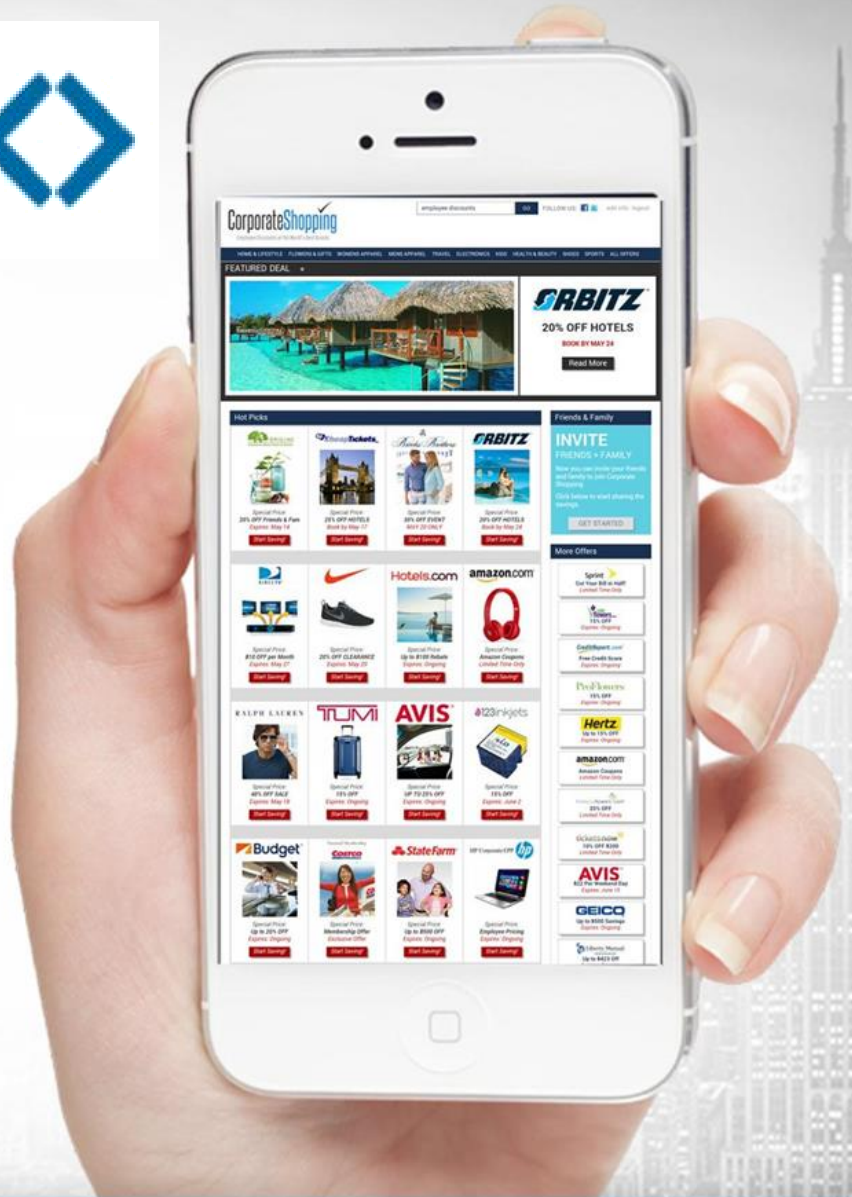

sam's club 

PRIVATE EMPLOYEE DISCOUNTS

Simply log in from your computer,
tablet or smartphone.

sam's club 

SAM'S CLUB:

Save up to 40% on a 1-Year New Club Membership at Sam's Club.

WEBSITE:

<https://memberdeals.com/corporateshopping/packages.php?sub=packages&action=view&id=2418&login=1>